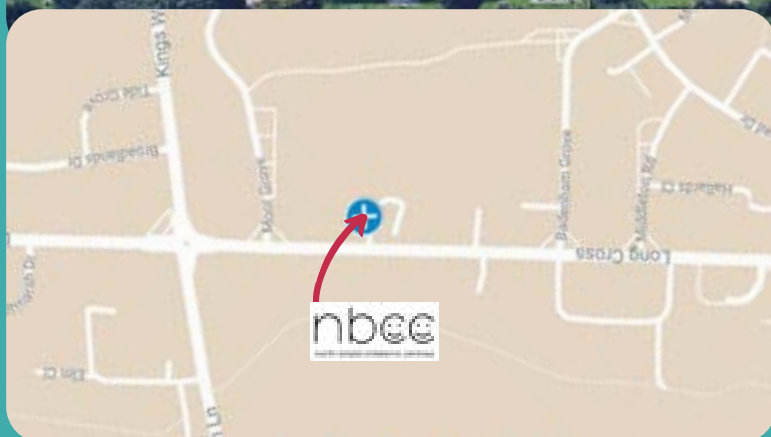

### GETTING HERE

Children's Centre Entrance

### Location

Address:  
Long Cross Children's Centre  
Long Cross  
Lawrence Weston  
Bristol BS11 0LP

 what3words  
///when.oasis.lions

Scan to view  
map

Long Cross Children's Centre is situated within the Oasis Academy grounds.

### Directions

Head east on Kings Weston Ave towards Mancroft Ave. Continue onto Long Cross Road. You will find the Children Centre on your right.

### Public Transport

Bus: The nearest bus stop is "Badenham Grove" which is along Long Cross Road just a minutes walk from the Children's Centre. Bus route numbers 10, 3 Citylines and 4 Citylines stop here.