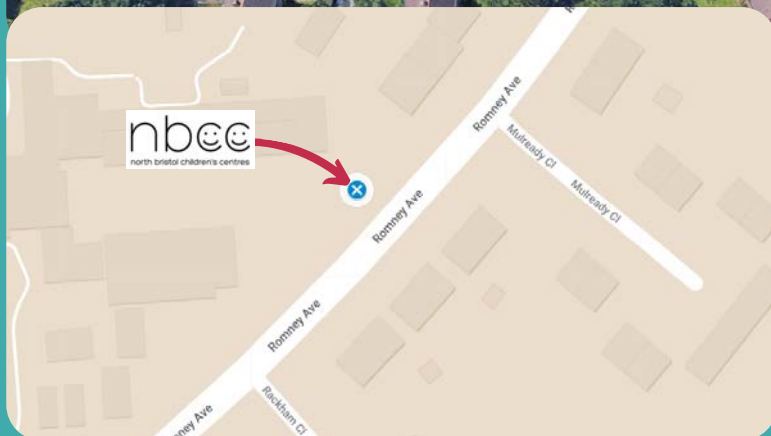

Guide/Map/Directions

GETTING HERE

Location

Address:

Romney Ave,
Lockleaze,
BS7 9SX

what3words
part.gums.shortcuts

Scan to view
map

Notice, the entrance for the
Centre is on Romney Ave.

Directions

Coming from Gainsborough square,
take the Cameron Walk turning
past "The Hub" and then turn right
headed southbound on Romney
Avenue. The Centre is on your right
adjacent to the zebra crossing.

Parking

You can find off-street parking along
Romney Ave and on the surrounding
roads.

Follow directions above.

Public Transport

Bus: The nearest bus stop is on
Romney Avenue just less than a
minutes walk from the Children's
Centre. Bus route number 24
Citylines stops here.

For assistance please contact us on

Email: nbccc@bristol-schools.uk

Phone 0117 377 2685

www.northbristolcc.org.uk

WHEN YOU ARRIVE

Adjacent to the zebra crossing on Romney Avenue, you will see the Stoke Park Primary Gate. Please walk through the gates and take the path to the right.